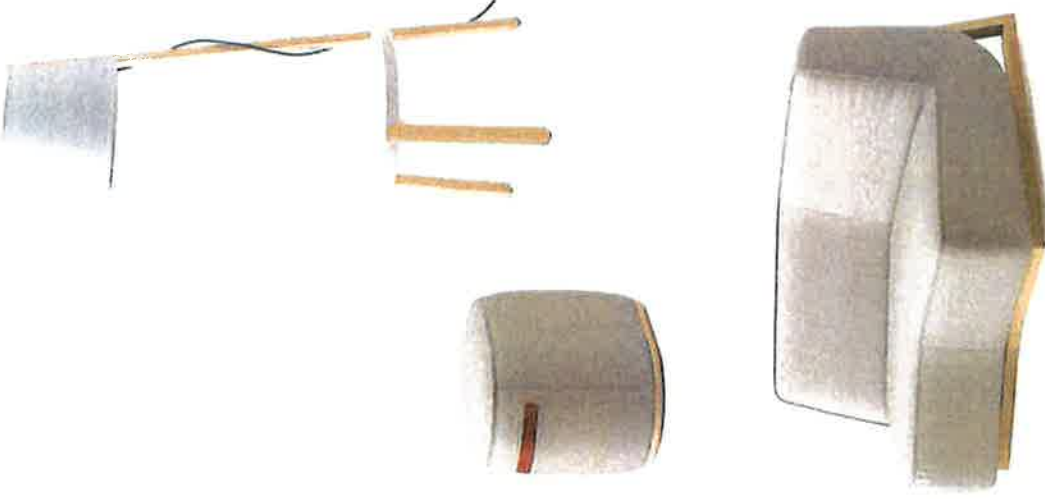

REVIT FAMILIES AVAILABLE
15-YEAR WARRANTY