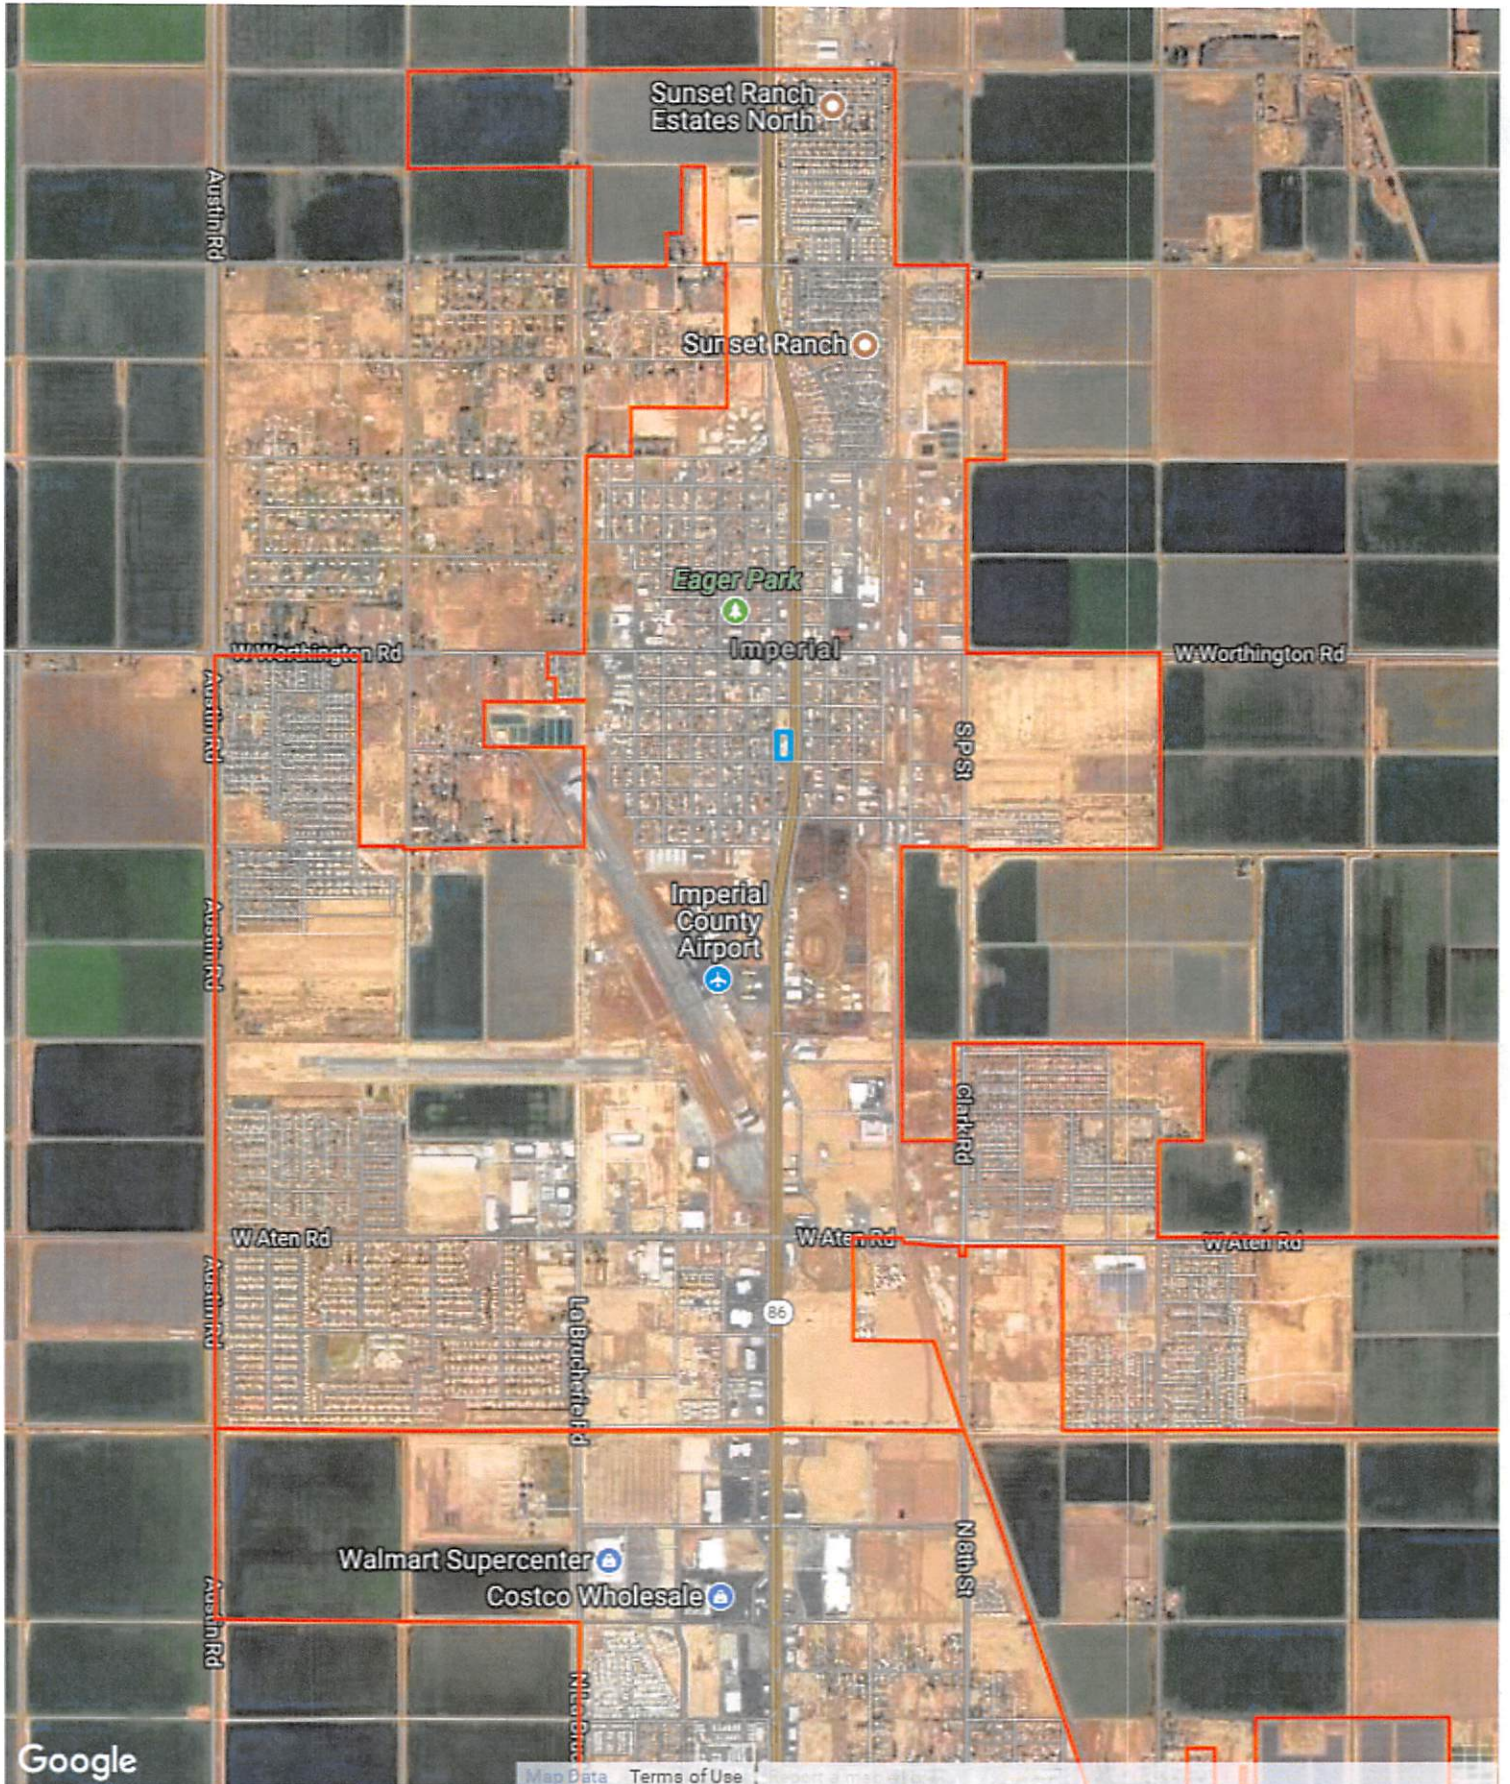

**IMPERIAL CITY COUNCIL  
 AGENDA ITEM**

|  |   |
|--|---|
| SUBJECT: DISCUSSION/DIRECTION: RENAMING OF STATE ROUTE 86 CONTINUED;<br>1. DISCUSS AND PROVIDE DIRECTION REGARDING RENAMING OF STATE ROUTE 86.   |   |
| DEPARTMENT INVOLVED: CITY MANAGER'S OFFICE   |   |
| BACKGROUND/SUMMARY:<br>Per Council Direction staff has continued their evaluation of the potential economic impact of the renaming of the (current) Imperial Avenue versus State Route 86.<br><br>Residents & Businesses Impacted by renaming Imperial Avenue: 137 property owners<br>Residents & Businesses Impacted by renaming State Route 86: 2 property owners<br><br>Results to be presented during the Regular Meeting of the City Council. |   |
| FISCAL IMPACT:<br>Potential Economic Impact to City: \$127.84<br><i>*This amount is not budgeted for in the 2018-2019 Municipal Budget</i>   | FINANCE INITIALS          |
| STAFF RECOMMENDATION: It is staff's recommendation to move forward with the renaming of Imperial Avenue and keeping State Route 86/N Imperial Avenue as is. It is also staff's recommendation to hold a town hall meeting to discuss the renaming with those potentially impacted.   | DEPT. INITIALS           |
| MANAGER'S RECOMMENDATION: City Manager agrees with Staff's recommendation.   | CITY MANAGER'S INITIALS  |
| MOTION:<br><br>SECONDED: APPROVED ( ) REJECTED ( )<br>AYES: DISAPPROVED ( ) DEFERRED ( )<br>NAYES:<br>ABSENT: REFERRED TO:   |   |

# City of Imperial

## City of Imperial SR 86 Renaming Contest Entries

Tiger Country Passageway

Tiger Highway

Tiger Lane

Tiger Path

**Tiger Trail** 2

Tiger Valley Blvd

**Tiger Way** 3